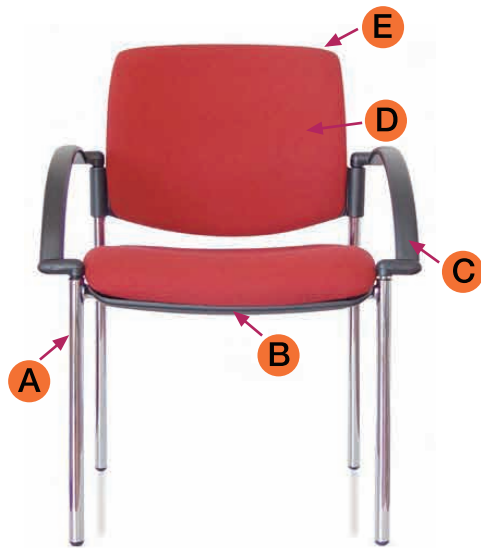

T2 visitors

Design: 2005

Application

Training

Visitors

Meeting

T2 visitors

- A - Polished chrome, Stackable 4 leg frame
- B - Protective seat cover
- C - Drop arm rests
- D - Generous seat and back support
- E - Protective outer back cover

T2 Arm chair
 Dimensions Overall: 62cm W x 61cm D
 Seat: 48cm W x 50cm D
 Seat Height: 47cm
 Back: 45cm W x 41cm H
 Com: 0.7m

T2 Side chair
 Dimensions Overall: 52cm W x 61cm D
 Seat: 48cm W x 50cm D
 Seat Height: 47cm
 Back: 45cm W x 41cm H
 Com: 0.7m

T2 Cantilever - stackable
 Dimensions Overall: 62cm W x 61cm D
 Seat: 48cm W x 50cm D
 Seat Height: 47cm
 Back: 45cm W x 41cm H
 Com: 0.7m

T2 Arm chair
 Dimensions Overall: 62cm W x 61cm D
 Seat: 48cm W x 50cm D
 Seat Height: 47cm
 Back: 45cm W x 41cm H
 Com: 0.7m