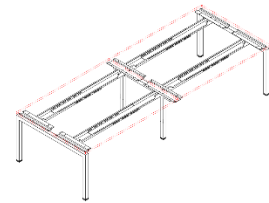

Gen-Y.Table

Design:2015

Application

Breakout
Meeting
Hot desk

more images at <http://www.diami.com.au>

Gen-Y. TABLE

- A – 900 & 1200mm wide leg component
- B – In desk power box (optional)
- C – Adjustable floor levelling feet
- D – Dual telescopic support beams for stability

Gen Y table 1pc top
(720mm High inc 25mm top)

- 1200 x 1200
- 1800 x 900
- 2100 x 900
- 2100 x 1200
- 2400 x 1200

Gen Y table 2pc top
(720mm High inc 25mm top)

- 2400 x 1200
- 3000 x 1200
- 3600 x 1200

Options: