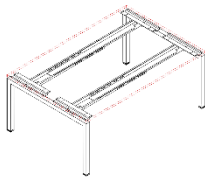

Gen-Y.Table

Design:2015

Application

Breakout
Meeting
Hot desk

more images at <http://www.diami.com.au>

Gen-Y. TABLE

- A – 900 & 1200mm wide leg component
- B – In desk power box (optional)
- C – Adjustable floor levelling feet
- D – Dual telescopic support beams for stability

Gen Y table 1pc top
(720mm High inc 25mm top)

- 1200 x 1200
- 1800 x 900
- 2100 x 900
- 2100 x 1200
- 2400 x 1200

Gen Y table 2pc top
(720mm High inc 25mm top)

- 2400 x 1200
- 3000 x 1200
- 3600 x 1200

Options: