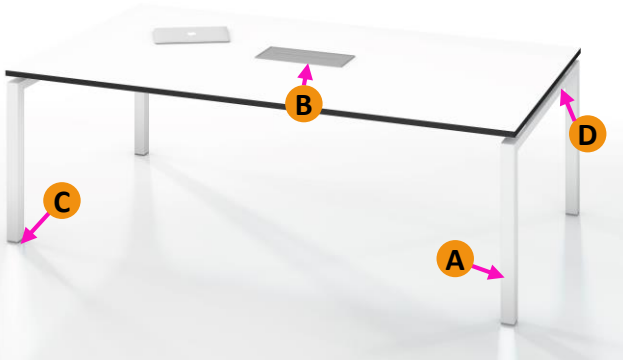

Gen-Y.Table

Design:2015

Application

Breakout
Meeting
Hot desk

more images at <http://www.diami.com.au>

Gen-Y. TABLE

- A – 900 & 1200mm wide leg component
- B – In desk power box (optional)
- C – Adjustable floor levelling feet
- D – Dual telescopic support beams for stability

Gen Y table 1pc top
(720mm High inc 25mm top)

- 1200 x 1200
- 1800 x 900
- 2100 x 900
- 2100 x 1200
- 2400 x 1200

Gen Y table 2pc top
(720mm High inc 25mm top)

- 2400 x 1200
- 3000 x 1200
- 3600 x 1200

Options:

Specified work top finish | contrast ABS edge | Specified Powder coat colours | special sizes | In desk power box