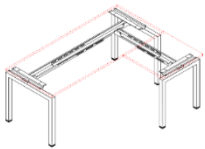

L Shape Executive Desk

Product	Description
GYLS1515-W/S/B	GEN-Y 1500 x 1500 x 750 /600 - L Shape EXEC Desk frame with White tops and no cable hole or scallop
GYLS1815-W/S/B	GEN-Y 1800 x 1500 x 750 /600- L Shape EXEC Desk frame with White tops and no cable hole or scallop
GYLS1818-W/S/B	GEN-Y 1800 x 1800 x 750 /600 - L Shape EXEC Desk frame with White tops and no cable hole or scallop