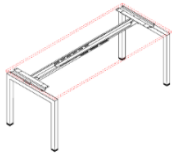

Desk

Product	Description
GYDK127-W/S/B	GEN-Y 1200 x 750 Desk frame with White tops and Scallop
GYDK157-W/S/B	GEN-Y 1500 x 750 Desk frame with White tops and Scallop
GYDK187-W/S/B	GEN-Y 1800 x 750 Desk frame with White tops and Scallop
GYDK217-W/S/B	GEN-Y 2100 x 750 Desk frame with White tops and Scallop