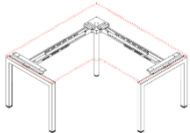

L shape Freestanding Workstation