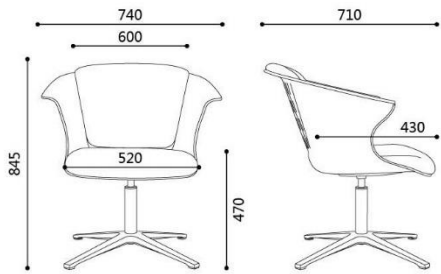

HUDL

Design:2016

Application
Meeting
Collaborative
Breakout

more images at <http://www.diami.com.au>

A – Single reinforced shell

B – Molded seat and back cushions

C – Auto metric memory swivel base

D – Pneumatic gas column fixed height

E – Polished aluminum four star base

Models:

HDL - W Hudl with white shell

HDL - B Hudl with black shell

HDL-T -Dimensions Overall :

60cm W x 60cm D or 60cm Round x 48cm H

Polished alloy Base and White 25mm top STD