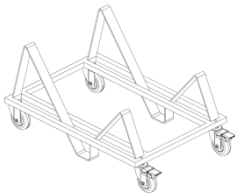

# NEKO

A – Contoured back design

B – Transparent floor protecting glides

C – Upholstered seat pad (optional)

D – Polished chrome Stackable sled base

## NEKO

Dimensions Overall : 48 cm W x 54 cm D x 79 cm H

Seat : 44 cm W x 45 cm D

Seat Height : 44 cm ( 47cm with seat pad )

Back : 48cm H x 34 cm W

Colours : White | Black | Red

Seat pad COM : 0.5mtrs for 2 seats

## NEKO dolly

Dimensions Overall : 56 cm W x 84 cm D x 44 cm H

Colour : Black

Capacity : 30 stack ( 25 stack with seat pad )

- All nylon parts are recyclable
- Seat foam is CFC free and recyclable