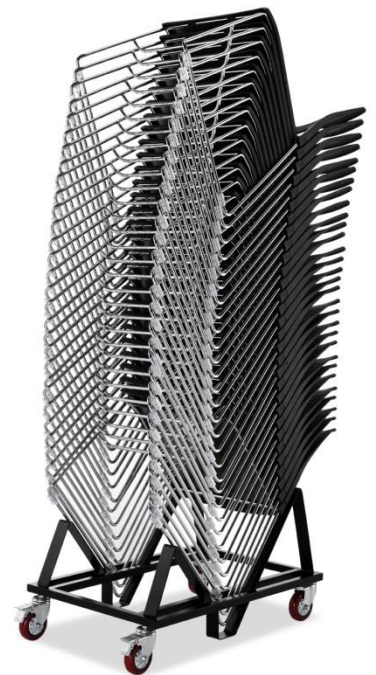

# NEKO

A – Contoured back design

B – Transparent floor protecting glides

C – Upholstered seat pad (optional)

D – Polished chrome Stackable sled base

## NEKO

Dimensions Overall : 48 cm W x 54 cm D x 79 cm H

Seat : 44 cm W x 45 cm D

Seat Height : 44 cm ( 47cm with seat pad )

Back : 48cm H x 34 cm W

Colours : White | Black | Red

Seat pad COM : 0.5mtrs for 2 seats

## NEKO dolly

Dimensions Overall : 56 cm W x 84 cm D x 44 cm H

Colour : Black

Capacity : 30 stack ( 25 stack with seat pad )

- All nylon parts are recyclable
- Seat foam is CFC free and recyclable