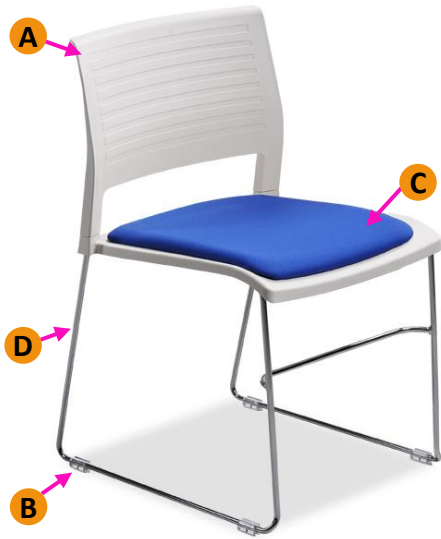

# NEKO

A – Contoured back design

B – Transparent floor protecting glides

C – Upholstered seat pad (optional)

D – Polished chrome Stackable sled base

## NEKO

Dimensions Overall : 48 cm W x 54 cm D x 79 cm H

Seat : 44 cm W x 45 cm D

Seat Height : 44 cm ( 47cm with seat pad )

Back : 48cm H x 34 cm W

Colours : White | Black | Red

Seat pad COM : 0.5mtrs for 2 seats

## NEKO dolly

Dimensions Overall : 56 cm W x 84 cm D x 44 cm H

Colour : Black

Capacity : 30 stack ( 25 stack with seat pad )

- All nylon parts are recyclable
- Seat foam is CFC free and recyclable