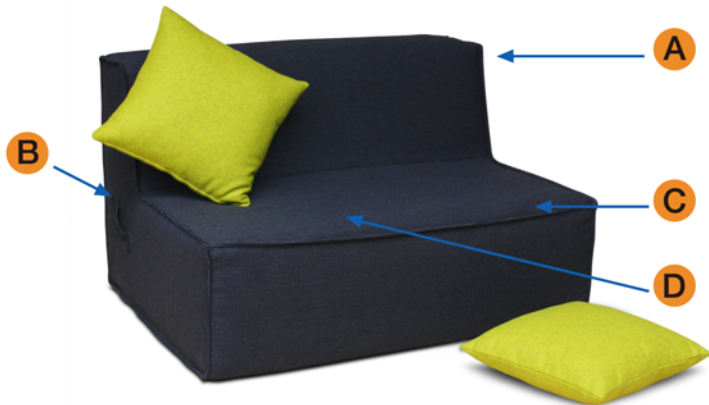

dLux

Design:2011

Application

Break out

Meeting room

more images at <http://www.diami.com.au>

dLux

- A - French seam detail
- B - Leather handle
- C - Foam substrate
- D - Inviting loose fit upholstery

DLX-1

Dimensions:
Overall ; 88cm D x 72cm W x 72cm H
Seat height 36cm
Seat depth 58cm

DLX-CNR

Dimensions:
Overall ; 88cm D x 88cm W x 72cm H
Seat height 36cm
Seat depth 58cm

DLX-2

Dimensions:
Overall ; 88cm D x 120cm W x 72cm H
Seat height 36cm
Seat depth 58cm

500 x 500 scatter cushion

- Foam substrate and core
- Easy to recover
- Durable construction