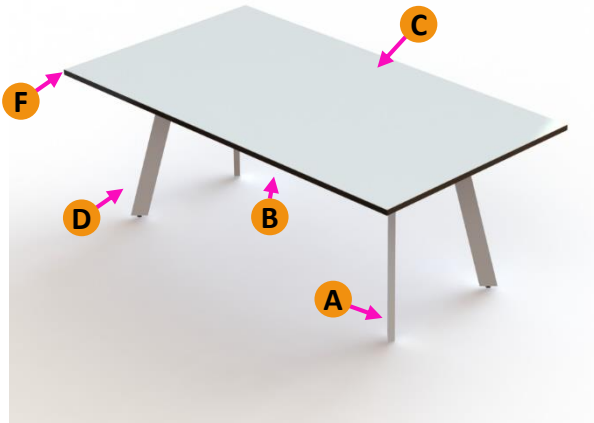

# Gen-X.MT750

- A – 750mm wide splay leg component
- B – Telescopic support rail
- C – Scratch resistant worktops in various finishes
- D – Recessed legs
- E – Square or optional rounded corners

## MT1-750

Meeting Table 1pc top  
( 750 leg )

1800 x 900  
2100 x 900  
2400 x 900  
1600 x 1200  
1800 x 1200  
2100 x 1200  
2400 x 1200

## MT2-750

Meeting Table 2pc top  
( 750 leg )

2400 x 1200  
2800 x 1200  
3200 x 1200  
3600 x 1200  
4200 x 1200